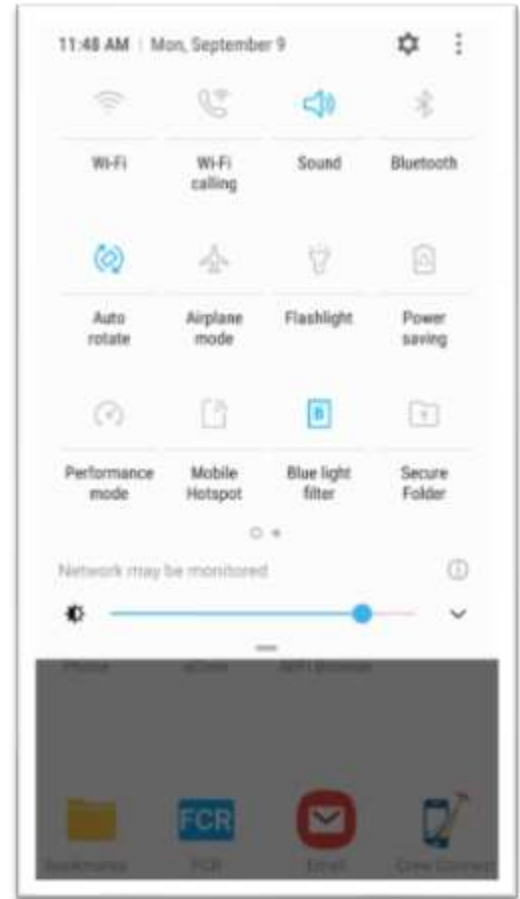

S7 & S8 PCD Silent Mode & other settings

In order to access MUTE (Silent mode without vibration), use your finger or stylus to swipe down from the very top of the screen. You should then get a menu like this --->

Swipe down a 2nd time to access more settings --->

Tap on the speaker icon until it changes to Mute.

-OR-

Tap on the word below the speaker icon to get a menu of options:

The swipe down menu now gives unrestricted access to other options: Auto rotate, Airplane mode, Flashlight, Performance, Blue light filter, Location (GPS) Always On Display & Do not disturb.