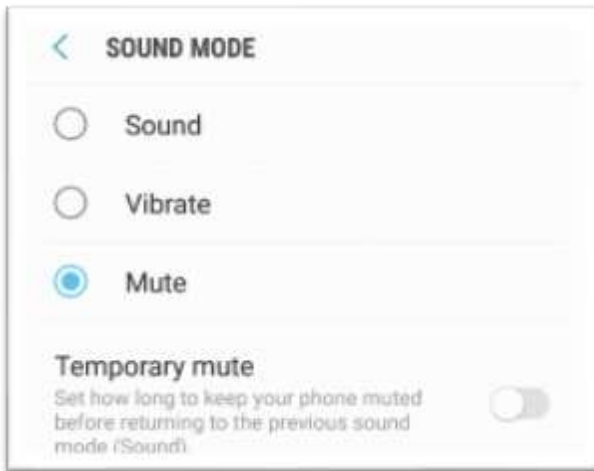

S7 & S8 PCD Silent Mode & other settings

In order to access MUTE (Silent mode without vibration), use your finger or stylus to swipe down from the very top of the screen. You should then get a menu like this --->

Swipe down a 2nd time to access more settings --->

Tap on the speaker icon until it changes to Mute.

-OR-

Tap on the word below the speaker icon to get a menu of options:

The swipe down menu now gives unrestricted access to other options: Auto rotate, Airplane mode, Flashlight, Performance, Blue light filter, Location (GPS) Always On Display & Do not disturb.